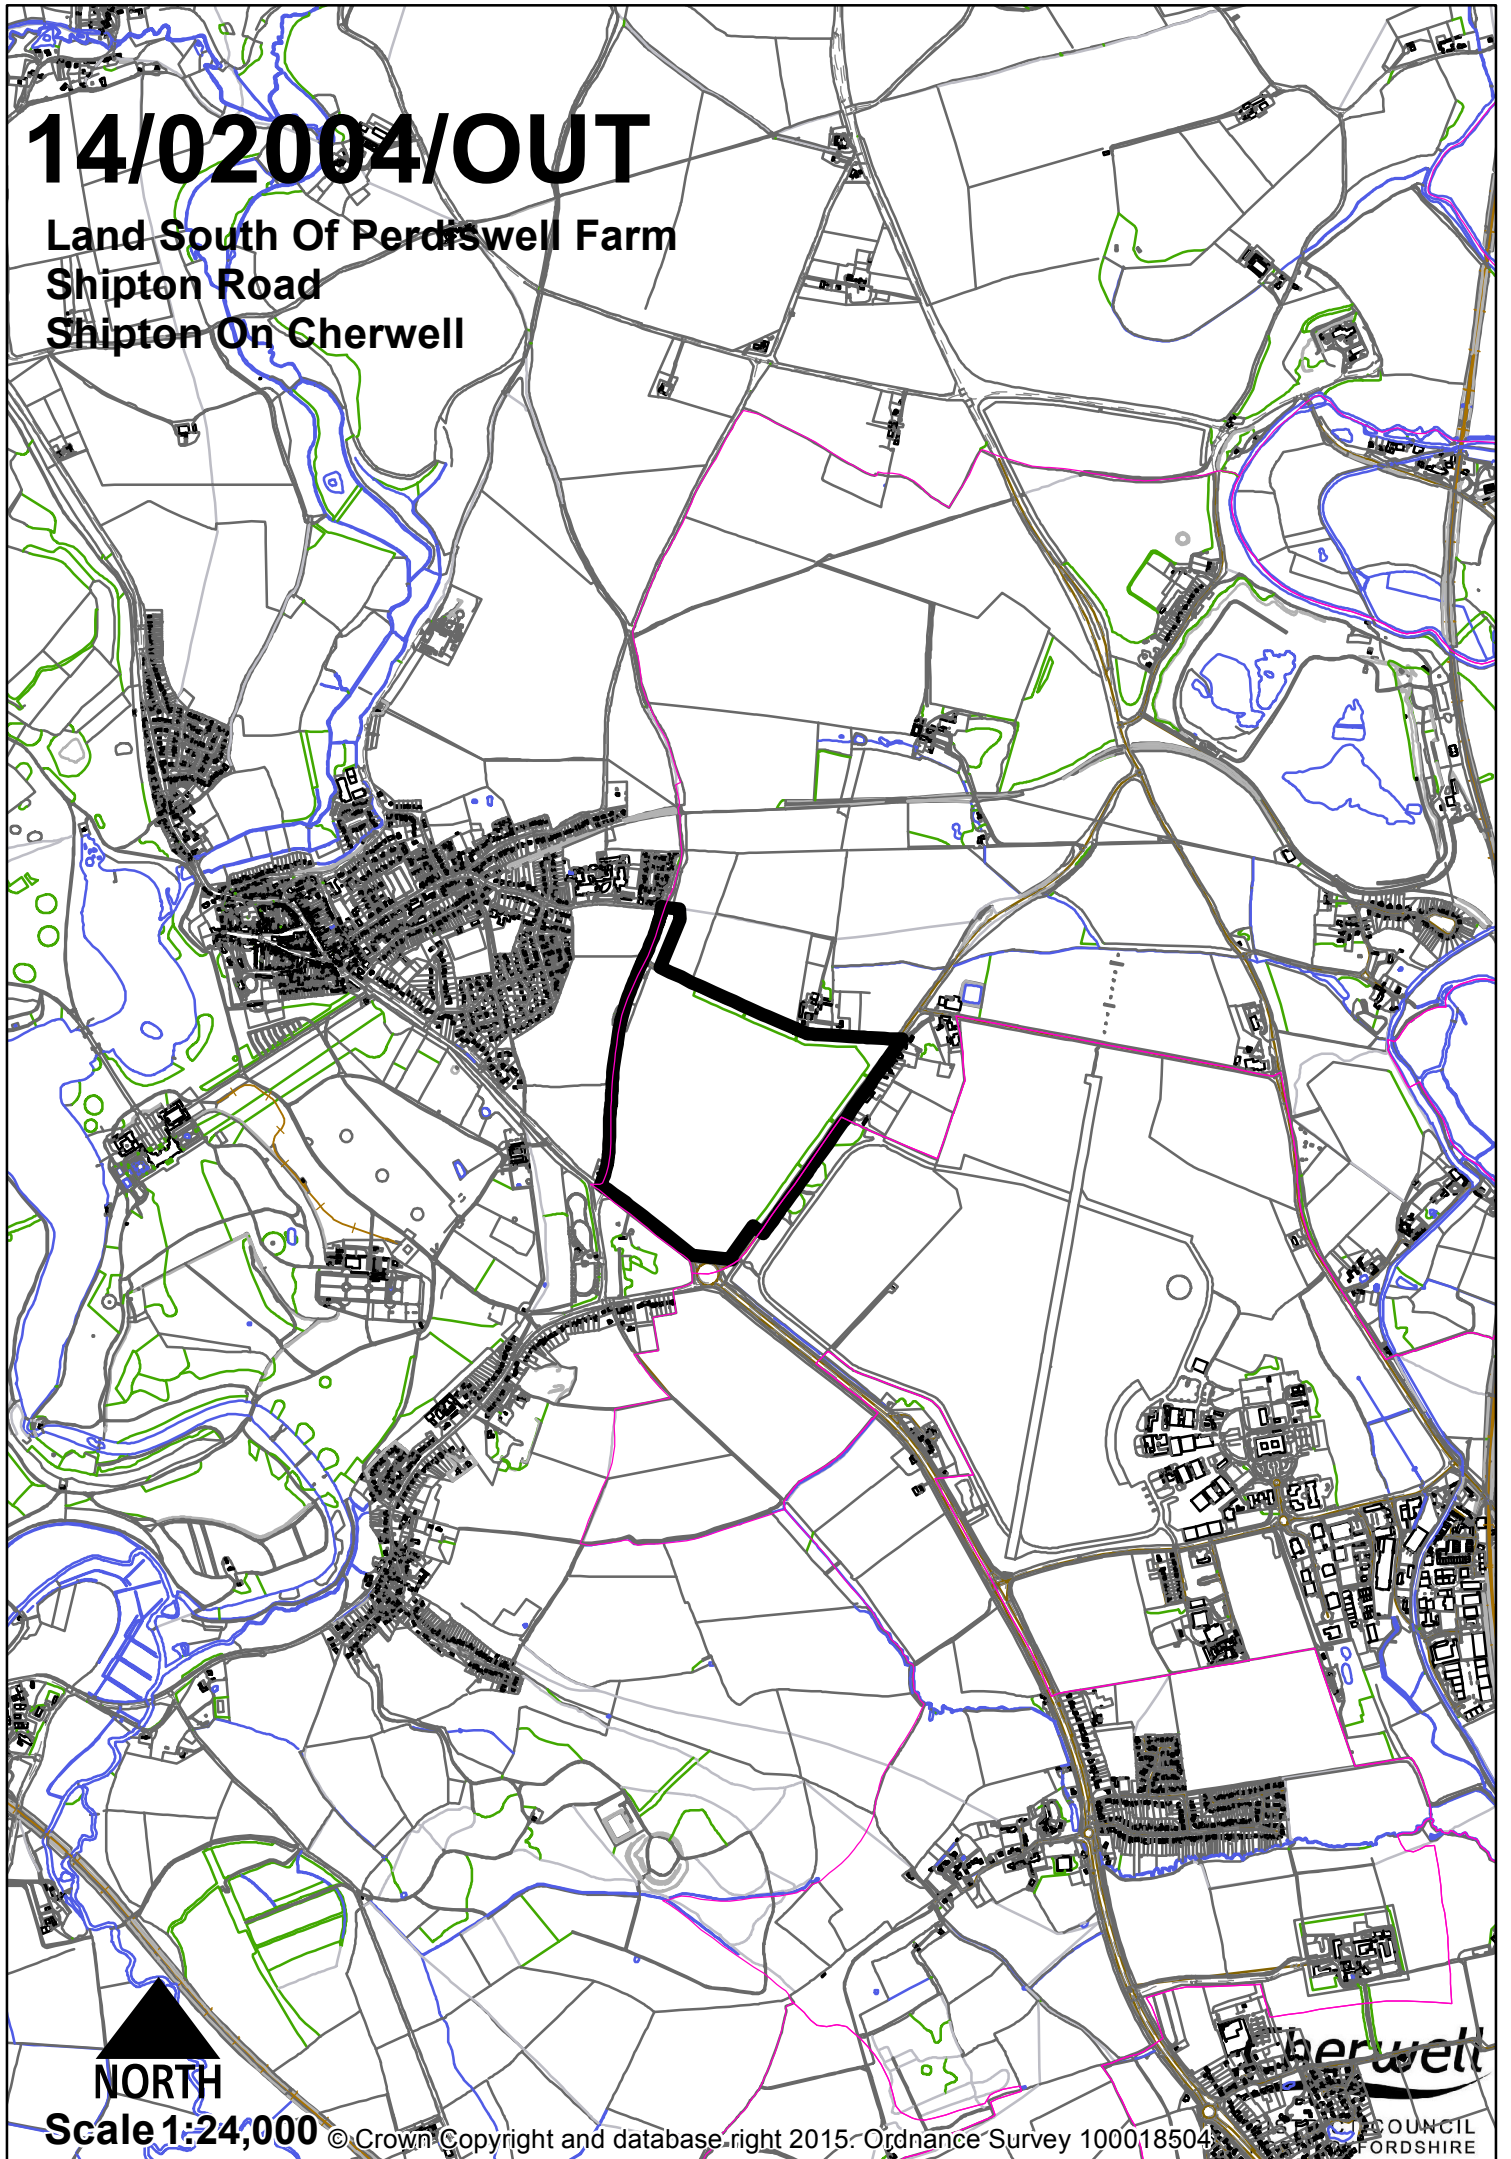

14/02004/OUT

Land South Of Perdrswell Farm
Shipton Road
Shipton On Cherwell

NORTH

Scale 1:24,000

© Crown Copyright and database right 2015. Ordnance Survey 100018504

Cherwell

**COUNCIL
FORDSHIRE**